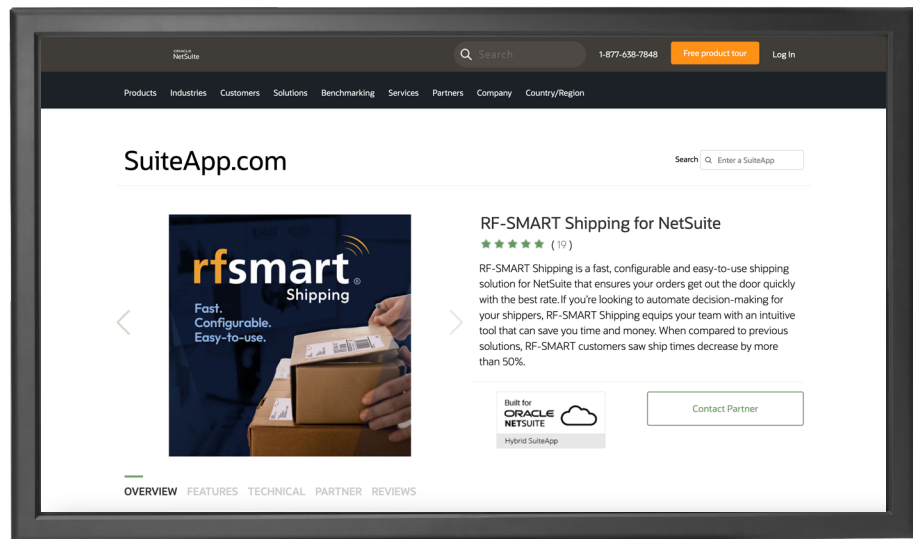

To learn more, contact info@rfsmart.com

Read the reviews on SuiteApp.com

[SUITEAPP.COM](https://www.suiteapp.com)