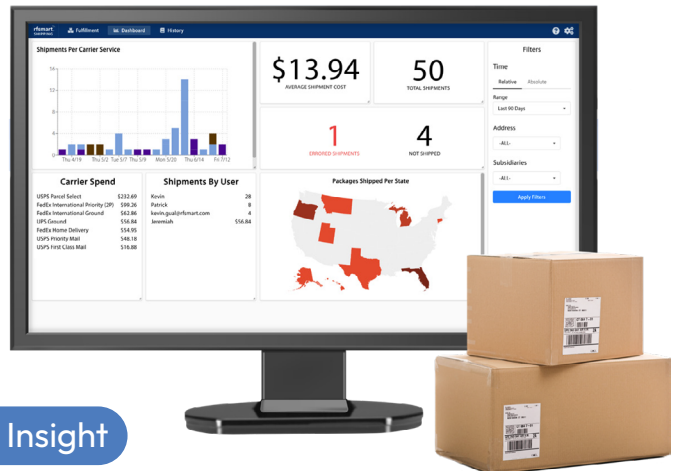

Review Titles

- Efficient! Best WMS! Awesome! Many Awesome Benefits The Best!
- Shipping Improvements Awesome Partner RF-SMART are Rockstars!
- RF-SMART Shipping is the Swiss Army Knife of Shipping Solutions Game Changer
- Streamlined Fulfillment with RF-SMART
- RF-SMART Shipping is the BEST!
- World Greatest Shipping Solution!
- Built for NetSuite Shipping Solution
- Solved our Pain Point Seamless and Easy
- Increases Productivity and Provides Helpful Insight